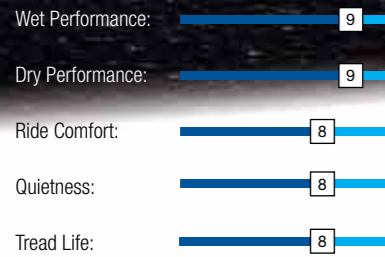

ULTRA HIGH PERFORMANCE TYRE

ATREZZO Z4+AS

PERFORMANCE RATINGS:

The **ATREZZO Z4+AS** is an ultra-high performance all-season tyre, designed to perform in any weather condition. Engineered for high speed performance, cornering, and braking, the Z4+AS lets you get more out of your vehicle.

► High angle V-shaped tread grooves:

Aggressive high angle grooves enhance water drainage to improve wet handling and hydroplane resistance.

Tread block grooves:

Reinforced block stiffness to promote even load distribution, handling, and uniform wear. Designed to reduce noise emissions for a more comfortable and quiet ride.