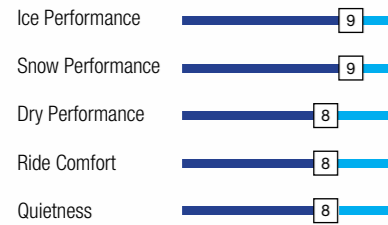

NEW STUDDABLE WINTER TYRE

NEW FOR 2017

ICE BLAZER WST3

PERFORMANCE RATINGS:

Special Tread Compound

The winter tread formula allows the tyre to maintain elasticity to improve grip in extreme cold weather conditions.

Stud Design:

Variable stud arrangement and padded stud design ensure the studs don't move or come loose, which ensures they improve grip on ice and snow.

Ice and Snow Handling:

New sipe pattern and saw-tooth block edges provide better handling and stability on snow and ice.