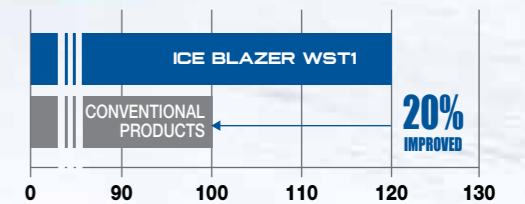

Innovative Square Design

Increases the ground contact area of the tyre to effectively improve grip performance and increase skid resistance.

Cold-Resistant Tread Rubber

Tread formula compounds ensure the tyre maintains elasticity and softness in extreme cold weather conditions. This improves grip on ice and snow, improves hydroplaning resistance, and lowers rolling resistance.