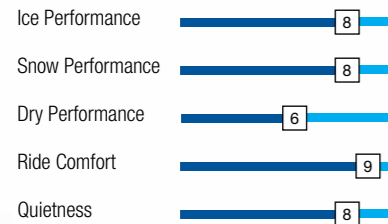

STUDDABLE WINTER TYRE

ICE BLAZER WST1

PERFORMANCE RATINGS:

The **ICE BLAZER WST1** is a studdable winter tyre designed for drivers that demand maximum traction in severe winter weather conditions, letting you outperform the elements to get more out of the winter season.