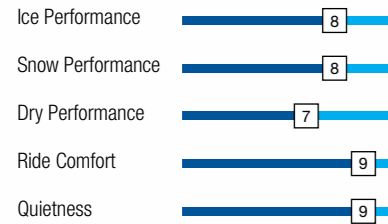

STUDLESS WINTER TYRE

ICE BLAZER WSL2

PERFORMANCE RATINGS:

The **ICE BLAZER WSL2** is a studless winter tyre, providing excellent slush, snow, and wet traction in cold climate conditions, while delivering a quiet and comfortable ride on dry roads.

Unique Groove Design:
The L-shaped grooves are specifically designed to enhance grip on snow, slush, and water without compromising road noise.

Outer Tread Block Design:
Optimised to improve self-cleaning capabilities while also maximising stability and overall grip in winter weather conditions. Minimised noise emissions.