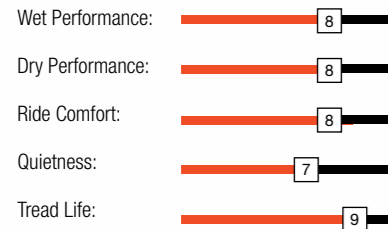

ALL-SEASON LIGHT TRUCK & SUV TYRE

TERRAMAX

PERFORMANCE RATINGS:

The **TERRAMAX H/T** is designed to let you challenge on-off road terrains with confidence. An all-season light truck tyre designed with quiet on-road performance during city and highway use. Deep sipes provide excellent traction throughout the tyre's life.

- Designed with the SUV in mind, the Terramax H/T balances off-road capabilities with characteristics of a comfortable highway tyre.
- Specially formulated compound for improved wear resistance using the latest in environmentally friendly processes and materials.

► Pattern Design:

Improved water drainage for better all-terrain traction. The shoulder's optimized pitch design reduces noise emissions.

4-Channel zigzag grooves:

Maximize water drainage for improved handling and grip in all weather conditions. Zigzag pattern designed to minimise irregular wear.