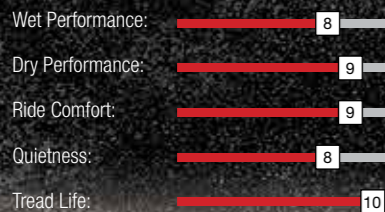

ALL-SEASON LUXURY CROSSOVER & SUV TYRE

TERRAMAX CVR

PERFORMANCE RATINGS:

The **TERRAMAX CVR** is an all-season tyre specifically engineered for SUV and crossovers. The CVR delivers exceptional handling and stability for today's crossover vehicles without compromising ride comfort.

- Smooth and quiet ride for a more comfortable driving experience.
- Top all-around performance on wet and dry roads.
- Excellent handling and a stable ride, especially at high speeds.
- Durable and long lasting design.
- Suitable for off-road usage.
- H, V, W rated construction.

Large shoulder blocks and centre ribs provide responsiveness and high speed stability.

Widened tread design offers a larger ground contact area which effectively improves grip performance.

Tread design offers greater driving comfort and reduces noise emissions.

Four main grooves and small gradually winding lateral grooves reduce rolling resistance and effectively drain water for improved hydroplaning resistance.

The strong casing and special tread compound increases service life, driving comfort and excellent overall driving performance.