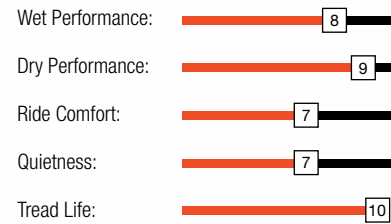

# TERRAMAX

The NEW Terramax A/T 3PMS is designed to deliver superior traction for SUVs, pickups and vans, both off and on the road. The NEW Terramax A/T 3PMS provides the same exceptional handling, on-and-off-road stability and quiet, comfortable ride as the original Terramax A/T with the added bonus that it is winter tyre tested and approved!

### PERFORMANCE RATINGS:

The **TERRAMAX A/T** is designed to deliver superior traction for SUVs, pickups and vans both off and on road. The A/T provides exceptional handling and on-and-off-road stability while maintaining a comfortable ride.