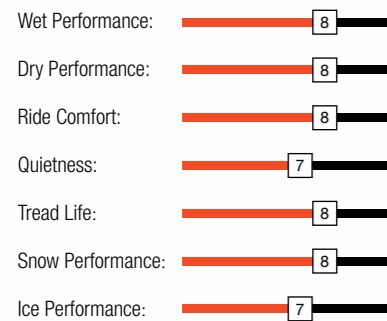

ALL-SEASON PERFORMANCE TYRE

### PERFORMANCE RATINGS:

The unique 4SEASONS asymmetric pattern is designed for use all year round.

Zigzagged sipe and block design maximise grip in water and snow. The three main grooves quickly and effectively drain water and snow for a safer drive.

**1** Dry handling performance is enhanced due to the strong square block pattern on the outside.

**2** Newly introduced 3-Dimensional grooves and sipes ensure optimal performance for the entire life of the tyre.